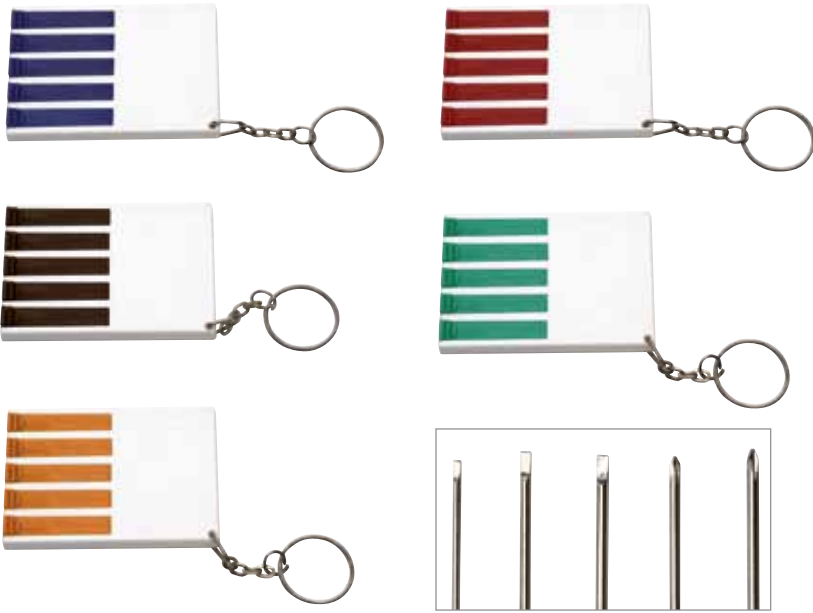

When we talk about design and innovation, we are not only focusing on the looks of our products, we are focusing in solving a necessity and making your life easier.

KEYCHAINS

LLA 01-12
Maze Keychain

NEW

Material: plastic
 Features: maze puzzle game
 Colors: white
 Size: 2 1/4" diameter
 Imprint Area: 1 1/2" x 1 1/2"
 Imprint Method: pad printing
 Packaging: 500 pieces
 Weight: 20 lbs

IMPRINTED

250	500	1000	2500
\$0.84	\$0.80	\$0.77	\$0.75

LLA 02-12
Urban Keychain

NEW

Material: fabric
 Colors: green, orange, red, pink, black & blue
 Size: 5 1/2" x 1 1/4"
 Imprint Area: 3 3/4" x 1"
 Imprint Method: screen printing
 Packaging: 500 pieces
 Weight: 10 lbs

IMPRINTED

250	500	1000	2500
\$0.95	\$0.90	\$0.88	\$0.85

Screw drivers

LLA 05-12 Toolz Keychain

Material: plastic
 Features: screw driver set
 Colors: blue, orange, black, red & green
 Size: 2" x 2 3/4"
 Imprint Area: 1 1/4" x 3/4"
 Imprint Method: pad printing
 Packaging: 500 pieces
 Weight: 30 lbs

IMPRINTED

250	500	1000	2500
\$1.95	\$1.86	\$1.80	\$1.75

LLA 07-12 LED Multi Keychain

Material: plastic
 Features: LED light, pen.
 Colors: blue, silver & red
 Size: 2" x 1 1/4"
 Imprint Area: 1 1/2" x 1"
 Imprint Method: pad printing
 Packaging: 500 pieces
 Weight: 18 lbs